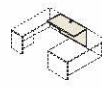

OTG EXECUTIVE LAYOUT A

- | | | | |
|---|----------|---|----------|
| 1 | SL7124CS | 1 | SL4224FB |
| 1 | SL22BBF | 1 | SL7136DI |
| 1 | SL71HD | | |

Executive Desking

Choose from Bow Front or Rectangular Desks, Credenza Shells, Bow Front Extended Corners, Credenza Extended Corners, Returns, Bridges, "D" Islands, Pedestals, and Overhead Hutches. Shown above in American Mahogany AML.

Executive Layout shown is made of the following components:

SL7136DI
"D" Island with
T-Base

SL4224FB
42" Flush Bridge

SL7124CS
71" Credenza Shell

SL22BBF
22"D Box/Box/File
Pedestal with lock

SL71HD
71" Overhead Hutch
with Doors