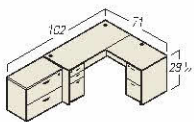

L-Shaped Desks

Available in various sizes using Corner Extensions or Desk Shells along with various return options. Shown left in American Dark Cherry ADC*.

L-Shaped Layout shown is made of the following components:

SL6630DS
66" Rectangular
Desk Shell

SL4224R
42" Return Shell -
Reversible

SL22BBF
22" D Box/Box/File
Pedestal with lock

SL22FF
22" D File/File
Pedestal with lock

SL3622LF
2 Drawer Lateral File
with lock

OTG L-SHAPED LAYOUT B