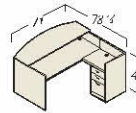

Reception Desks

Reception Desk Shell and Reception Return can use various pedestal options. Shown left in American Cherry ACL.

OTG RECEPTION LAYOUT D

- 1 SL4224RR
- 1 SL7130RDS
- 1 SL22BBF

Reception Layout shown is made of the following components:

SL7130RDS
71" Reception Desk
Shell

SL22BBF
22" D Box/Box/File
Pedestal with lock

SL4224RR
42" Reception
Return - Reversible

2 Drawer Lateral File

with lock. Shown in American Cherry ACL.
SL3622LF

Lateral files feature an anti-tip mechanical interlock for safety and optional counterweights (SLCWT) are available.

Storage Cabinet

with lock. Shown in American Cherry ACL.
SL3622SC

Bookcases

Available 30" high, 48" high, 71" high. Shown above in American Dark Cherry ADC*.

- SL30BC - 30" 1 Shelf Bookcase
- SL48BC - 48" 2 Shelf Bookcase
- SL71BC - 71" 4 Shelf Bookcase

Round Table with Cross Base

Available 48" Round, 42" Round.

Shown in American Cherry ACL.
SL48R - 48" Round Table
SL42R - 42" Round Table