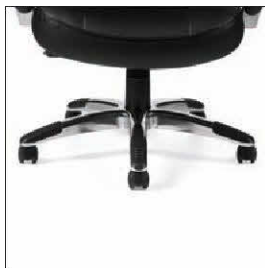

Leather Executive Chair

- Attractive black leather upholstery with mock leather trim
- Tilt mechanism with tilt tension adjustment
- Polished aluminum arms with upholstered armrests
- Pneumatic seat height adjustment with single position tilt lock
- Polished aluminum base with scuff tips and twin wheel carpet casters
- Dimensions: 28.5"D x 28"W x 45.5"H

Standard Textile

Black Leather

Polished aluminum arms with upholstered armrests

Polished aluminum base with scuff resistant tips and twin wheel carpet casters

OTG11649B

OTG11649B (front view)

OTG11649B (side view)

Leather Seating