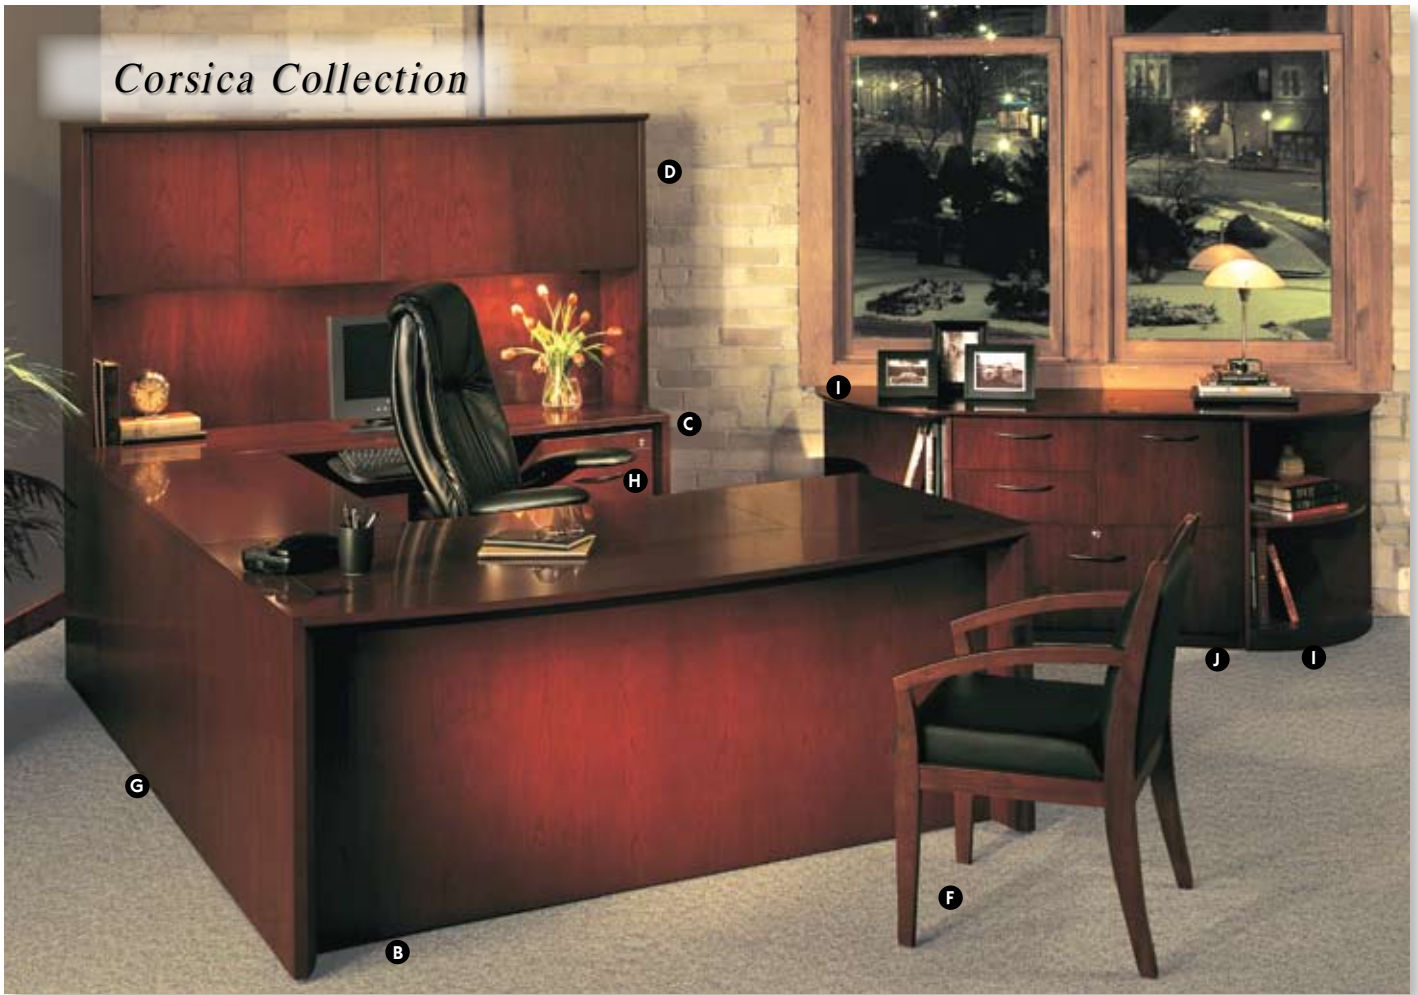

Corsica Collection

- North American AA-grade select hardwood veneers.
- All drawers have finished interiors and operate smoothly using full-extension ball-bearing suspensions.
- All locks keyed alike and feature removable cores.
- Desk, return and credenza work surfaces 2-inch thick with beveled edge.
- Surfaces protected with two coats of high-tech catalyzed lacquer.
- Backed by Mayline Group Limited Lifetime Warranty.

All Items On This Page Available by Special Order.

Finishes Available:

SOMAH - Mahogany

SOCRY - Sierra Cherry

- (A) Corsica P-Shaped Desk***
95"W x 47"D x 29½"H
SOCDPR (right) List \$1888
SOCDPL (left) List \$1888
- (B) Corsica Bow Front Desk**
66"W x 36"D x 29½"H
SOCD66 List \$1242
72"W x 36"D x 29½"H
SOCD72 List \$1368
- (C) Corsica Credenza**
66"W x 20"D x 29½"H
SOCCNZ66 List \$797
72"W x 20"D x 29½"H
SOCCNZ72 List \$848
84"W x 20"D x 29½"H
SOCCNZ84 List \$966
- (D) Corsica Hutch**
65¾"W x 15"D x 38½"H
SOCHTC66 List \$1001
71¾"W x 15"D x 38½"H
SOCHTC72 List \$1056
83¾"W x 15"D x 38½"H
SOCHTC84 List \$1156