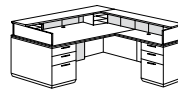

**(C) 7020-21FP  
7021-21FP**

Kneehole Credenza  
72"W x 24"D x 30"H  
List: \$1262

**(D) 7020-215FP  
7021-215FP**

Wall Unit Kneehole Credenza  
70"W x 24"D x 30"H  
List: \$1226

**(E) 7020-16  
7021-16**

Lateral File  
36"W x 24"D x 30"H  
List: \$914

**(F) 7020-47FP  
7021-47FP**

Right Executive "L"  
72" L Ped Desk, 48" R Ped Return  
List: \$2027

**(G) 7020-48FP  
7021-48FP**

Left Executive "L"  
72" R Ped Desk, 48" L Ped Return  
List: \$2027

**(H) 7020-47BFP  
7021-47BFP**

Right Executive Bow Front "L" Desk  
72" L Ped Desk, 48" R Ped Return  
List: \$2083

**(I) 7020-48BFP  
7021-48BFP**

Left Executive Bow Front "L" Desk  
72" R Ped Desk, 48" L Ped Return  
List: \$2083