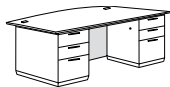

Pictured

**Total List: \$5206**  
(Includes: E, R, L)  
Chair not included.

**(A) 7020-36FP  
7021-36FP**

Executive Desk  
72"W x 36"D x 30"H  
List: \$1524

**(B) 7020-37FP  
7021-37FP**

Executive Desk w/Bow Front  
72"W x 42"D x 30"H  
List: \$1579