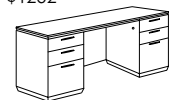

Kneehole Credenza
72"W x 24"D x 30"H
List: $1262

**(D) 7020-215FP
7021-215FP**

Wall Unit Kneehole Credenza
70"W x 24"D x 30"H
List: $1226