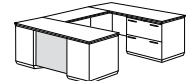

**(S) 7020-537FP
7021-537FP**