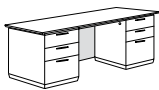

Pictured

**Total List: \$5206**  
(Includes: E, R, L)  
Chair not included.

**(A) 7020-36FP  
7021-36FP**

Executive Desk  
72"W x 36"D x 30"H  
List: \$1524

**(B) 7020-37FP  
7021-37FP**

Executive Desk w/Bow Front  
72"W x 42"D x 30"H  
List: \$1579