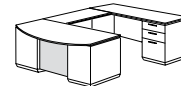

Overhead Storage  
72"W x 16"D x 42"H  
List: \$1680

**(M) 7020-07  
7021-07**

Lateral File Storage Cabinet  
36"W x 24"D x 72"H  
List: \$1804

**(N) 7020-09  
7021-09**

Bookcase - 36"W x 16"D x 72"H  
List: \$1804

**(O) 7020-57FP  
7021-57FP**

Right Executive "U"  
72" L Ped Desk, 72" R Ped Cred,  
48" Bridge  
List: \$2556

**(P) 7020-58FP  
7021-58FP**

Left Executive "U"  
72" R Ped Desk, 72" L Ped Cred,  
48" Bridge  
List: \$2556