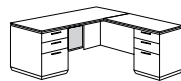

Pictured

**Total List: \$5206**  
(Includes: E, R, L)  
Chair not included.

**(A) 7020-36FP  
7021-36FP**

Executive Desk  
72"W x 36"D x 30"H  
List: \$1524

**(B) 7020-37FP  
7021-37FP**

Executive Desk w/Bow Front  
72"W x 42"D x 30"H  
List: \$1579

**(C) 7020-21FP  
7021-21FP**

Kneehole Credenza  
72"W x 24"D x 30"H  
List: \$1262

**(D) 7020-215FP  
7021-215FP**

Wall Unit Kneehole Credenza  
70"W x 24"D x 30"H  
List: \$1226

**(E) 7020-16  
7021-16**

Lateral File  
36"W x 24"D x 30"H  
List: \$914

**(F) 7020-47FP  
7021-47FP**

Right Executive "L"  
72" L Ped Desk, 48" R Ped Return  
List: \$2027

**(G) 7020-48FP  
7021-48FP**

Left Executive "L"  
72" R Ped Desk, 48" L Ped Return  
List: \$2027