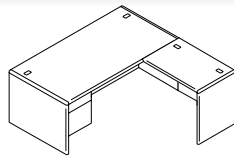

10700 Series

Pictured

Total List: \$4459

(Includes: A, B, F, G, H)
Excludes Seating, Back Enclosure,
Tackboard and Vertical Paper Manager.

(A) 10791

Rectangle Top
Double Pedestal Desk
(10 1/2" Overhang)
72"W x 36"D x 29 1/2"H
Drawers Lock
List \$1189

(B) 10743

Kneespace Credenza
72"W x 24"D x 29 1/2"H
Drawers Lock
List \$1069

(C) SO107497*

Computer Credenza
72"W x 24"D x 29 1/2"H
Box/Box/File Drawer
and CPU storage lock,
keyboard platform
adjusts over 10 1/2",
pullout writing shelves
over pedestals
List \$1579

**(D) "L" Shaped Station
Station Desks and Returns
Right Pedestal Desk
(use with 10716L)**

10783R
66"W x 30"D x 29 1/2"H
Drawers Lock
List \$899

10716L
Left Return
(use with 10783R)
48"W x 24"D x 29 1/2"H
Drawers Lock
List \$659