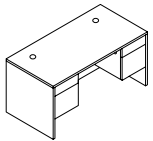

Pictured

Total List: \$3479
(Includes: B, C, D, M)
Excludes Chair.
Shown in Medium Oak

(A) SO10595
Executive Bow Top Desk
72"W x 36"D x 29½"H
List \$1187

(B) SO10593
Double Pedestal Desk
72"W x 36"D x 29½"H
List \$1059

(C) SO10543
Kneespace Credenza
72"W x 24"D x 29½"H
List \$943

(D) SO10534
Stack-on Storage
• Easy to assemble
72"W x 14½"D x 37½"H
List \$752

(E) SO10521
Peninsula with End Panel
• Easy to assemble
72"W x 36"D x 29½"H
List \$640

**(H) SO10584L (Left)
SO10583R (Right)**
Single Pedestal Desk
66"W x 30"D x 29½"H
List \$789

**(I) SO10516L (Left)
SO10515R (Right)**
Single Pedestal Return
48"W x 24"D x 29½"H
List \$635

(J) SO10570
Bridge
• Easy to assemble
47"W x 24"D x 29½"H
List \$273