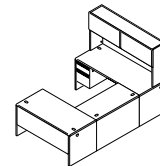

38000 Series

Finishes Available:

G2S Patterned Gray on Charcoal

SONS Mahogany on Charcoal

SO = Special Order

- Cord management grommets.
- Radius edges provide a seamless, contemporary finish.
- Steel ball-bearing suspension box & file drawers.
- Resilient laminate tops and full height end panels.
- Meets or exceeds ANSI/BIFMA and IST performance standards.
- The HON® Limited Lifetime Warranty.

(A) 38180
Double Pedestal Desk
72"W x 36"D x 29½"H
List \$1317

(F) "L" Shaped Workstation*
38292L
Left Desk 66"W x 30"D x 29½"H
List \$1081
38215R
Right Return 48"W x 24"D x 29½"H
List \$708
For left return: Specify 38291R desk and 38216L return.

(H) Executive "U" Shaped Workstation 38293R
Right Desk 72"W x 36"D x 29½"H
List \$1173

(B) 38155
60"W x 30"D x 29½"H*
List \$1125

(G) Executive "L" Shaped Workstation*
38293R
Right Desk 72"W x 36"D x 29½"H
List \$1173
38216L
Left Return 48"W x 24"D x 29½"H
List \$708
For right "L": Specify 38294L desk and 38215R return.