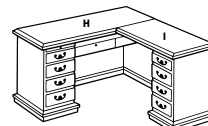

Pull Option B
Standard on Imperial
Walnut.

"A" Style Handles Shown on Pedestal Above.

(A) SO293672DP
Executive Desk
• Pull-Out Writing Board
72"W x 36"D x 30"H
List: \$2030

(B) SO293066DP
Managers Desk
• Pull-Out Writing Board
66"W x 30"D x 30"H
List: \$1996

(E) SO292066CK
Kneespace Credenza
• Unfinished Back
66"W x 20"D x 30"H
List: \$1744

(H) SO293066LP
Left Pedestal Desk
with Center Drawer
66"W x 30"D x 30"H
List: \$1744

(L) SO292030MC
Mobile Computer Cart
30"W x 20"D x 30"H
List: \$902