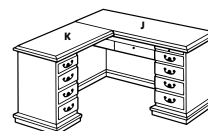

Finishes Available:

SOHCPA - Heritage Cherry

SOIWPB - Imperial Walnut

SORMPA - Royal Mahogany

(C) SO293060DP
Managers Desk
• Pull-Out Writing Board
60"W x 30"D x 30"H
List: \$1909

(F) SO291566HU
Door Hutch
• Grommet
• Unfinished Back
66"W x 15"D x 40"H
List: \$2019

(I) SO292445RF
Executive Height Return
For use with 293066LP
45"W x 24"D x 30"H
List: \$1446

(J) SO293066RP
Right Pedestal Desk
with Center Drawer
66"W x 30"D x 30"H
List: \$1744

(M) SO292870BC
Bookcase
• Unfinished Back
• 3 Adjustable Shelves;
1 Fixed Shelf
28"W x 15"D x 70"H
List: \$1165