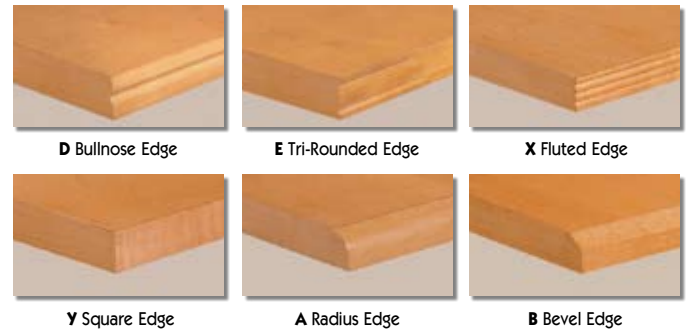

SELECT EDGE OPTION (Six to Choose From)