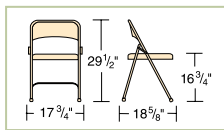

601872BG
Shown in Gray Nebula w/Black

6060RBW
Shown in Walnut w/Black

MODEL #	TOP SIZE	LIST PRICE	
601860	18"D x 60"W	\$234	
601872	18"D x 72"W	\$243	
SO601896	18"D x 96"W	\$268	
SO602448	24"D x 48"W	\$234	
SO602460	24"D x 60"W	\$243	
SO602472	24"D x 72"W	\$254	
SO602496	24"D x 96"W	\$276	
603060	30"D x 60"W	\$263	
603072	30"D x 72"W	\$273	
603096	30"D x 96"W	\$297	
603672	36"D x 72"W	\$310	
6060R	60" Round	\$455	
SOHTT6	Table Truck 72"	\$820	
SOHTT8	Table Truck 96"	\$919	

Straight Leg Styling
All 18" wide tables feature straight-leg styling.

SO = Special Order

Finishes & Frames Available:

BG Gray Nebula w/Black

BW Walnut w/Black

Char Black (Frame Color)

Note: Tops come with Char Black Banding