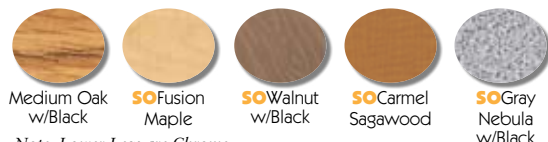

Upper Frame:

Note: Lower Legs are Chrome.

SO = Special Order

Standard tubular steel legs let you adjust top height from 22" to 30" in one inch increments.