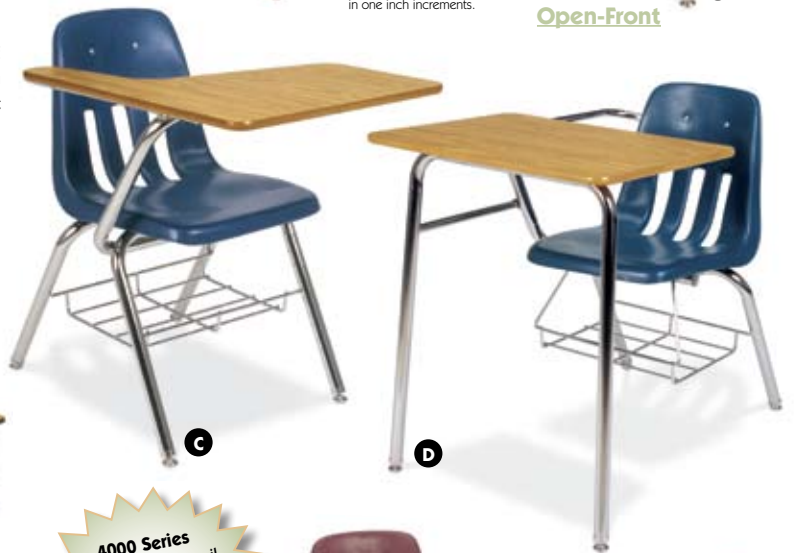

Classic Series™ Chair Desks

Stout 1 1/8" tubular steel frame for strength. Your choice of two space-saving tablet arm models, or study top combos with larger work surfaces. Each model is equipped with a durable high-pressure laminate work surface and underseat steel rod bookrack.

(C) SO9700BR
Tablet-Arm Chair Desk
• Standard Desk Surface - 24 x 15 x 30
• Book Rack
24"W x 33 1/2"D x 30"H
List: $246

(D) SO 9400BR
Chair Desk
• Large Desk Surface - 24 x 18
• Book Rack
24"W x 33 1/2"D x 30"H
List: $259

Color/Finish Available: Medium Oak writing surface with Navy Seat & Chrome frame. Additional Finish/Color options available - Call Your Local Sales Representative for Details.