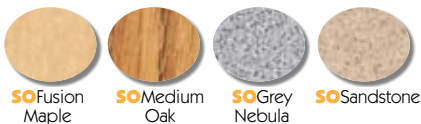

Hard Plastic Desk Top Colors:

*Seat Height refers to the distance between the floor and the bottom of the seat.

SO = Special Order