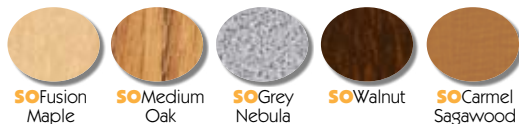

Laminate Desk Top Finishes: